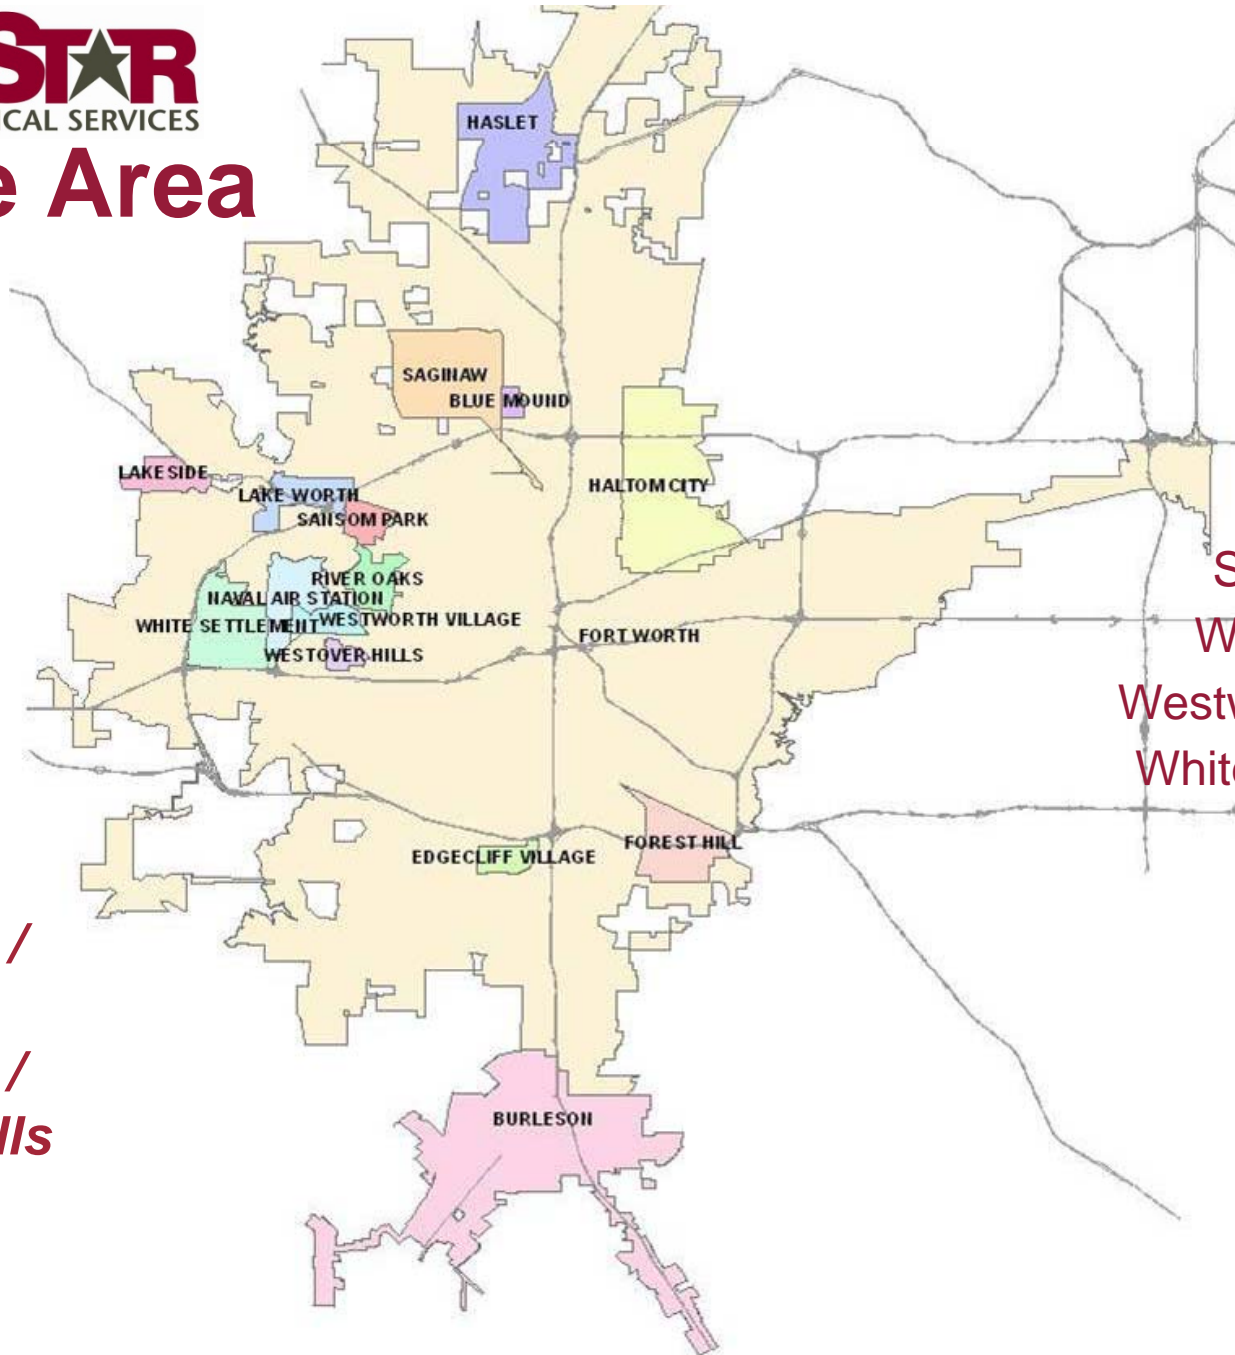

Service Area

Blue Mound
Burleson
Edgecliff Village
Forest Hill
Fort Worth
Haltom City
Haslet
Lakeside

Lake Worth
River Oaks
Saginaw
Sansom Park
Westover Hills
Westworth Village
White Settlement

**421 miles /
880,000
residents /
105,000 calls
per year**