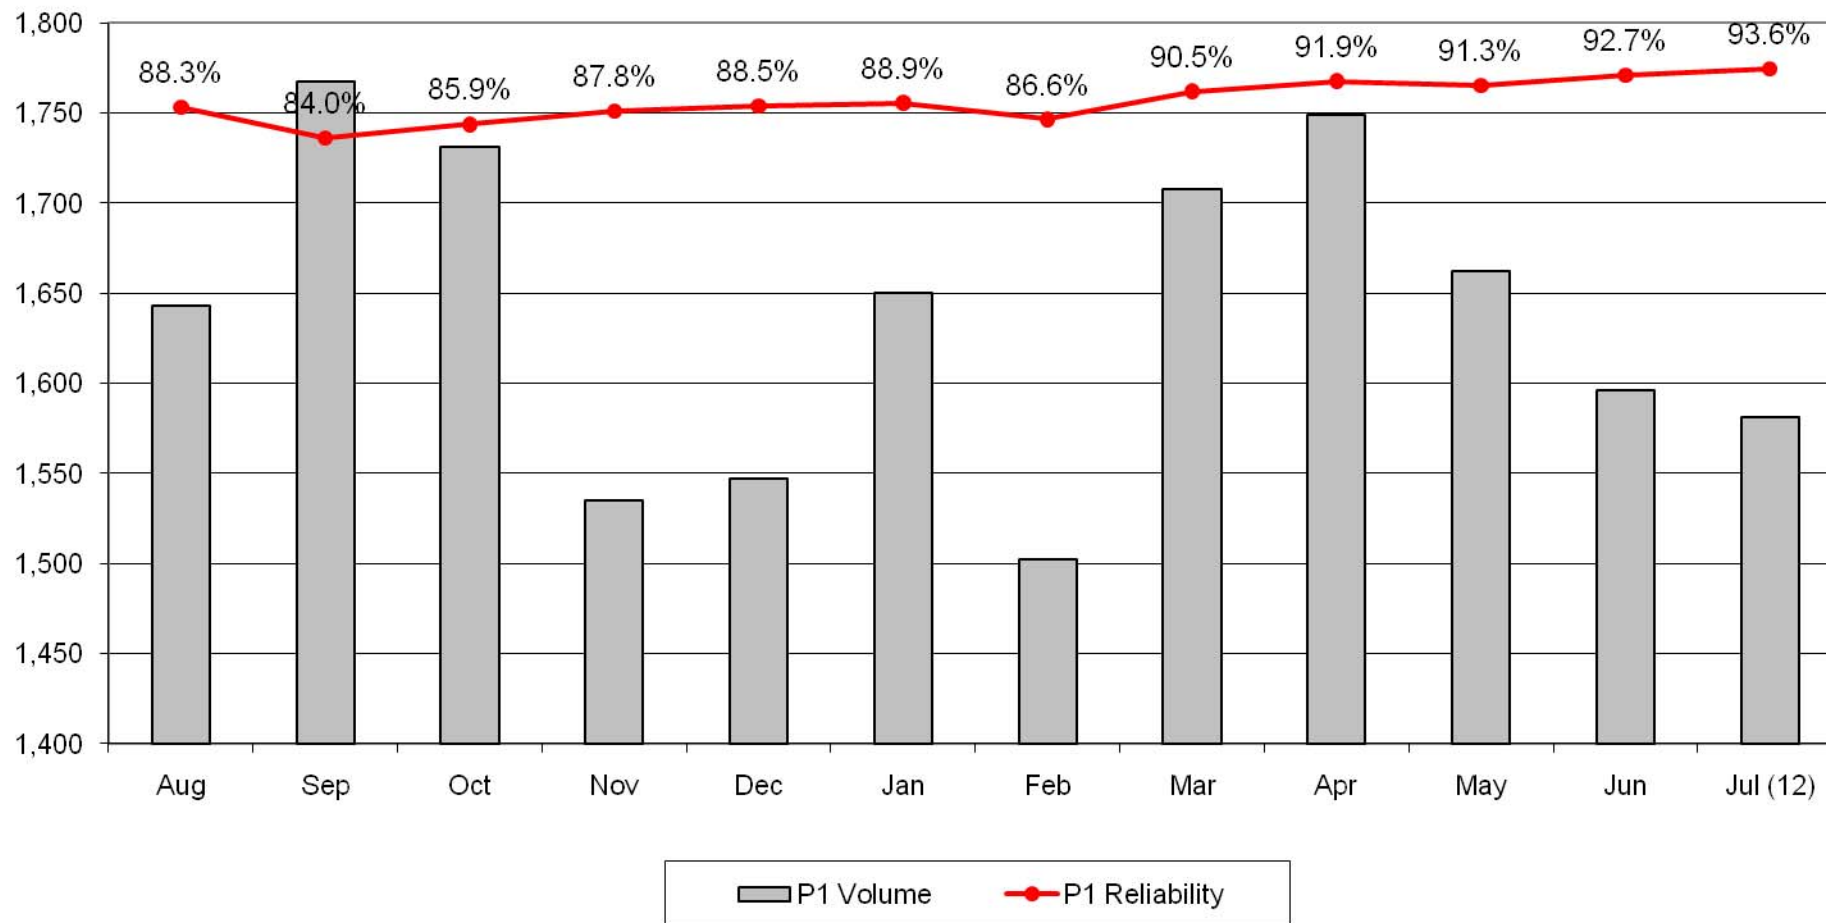

## Average Response Time And Response Volume

### Fort Worth Priority 1 Responses and Reliability (Previous 12 months)

Fort Worth Priority 2 Responses and Reliability  
(Previous 12 months)

Fort Worth Priority 3 Responses and Reliability  
(Previous 12 months)