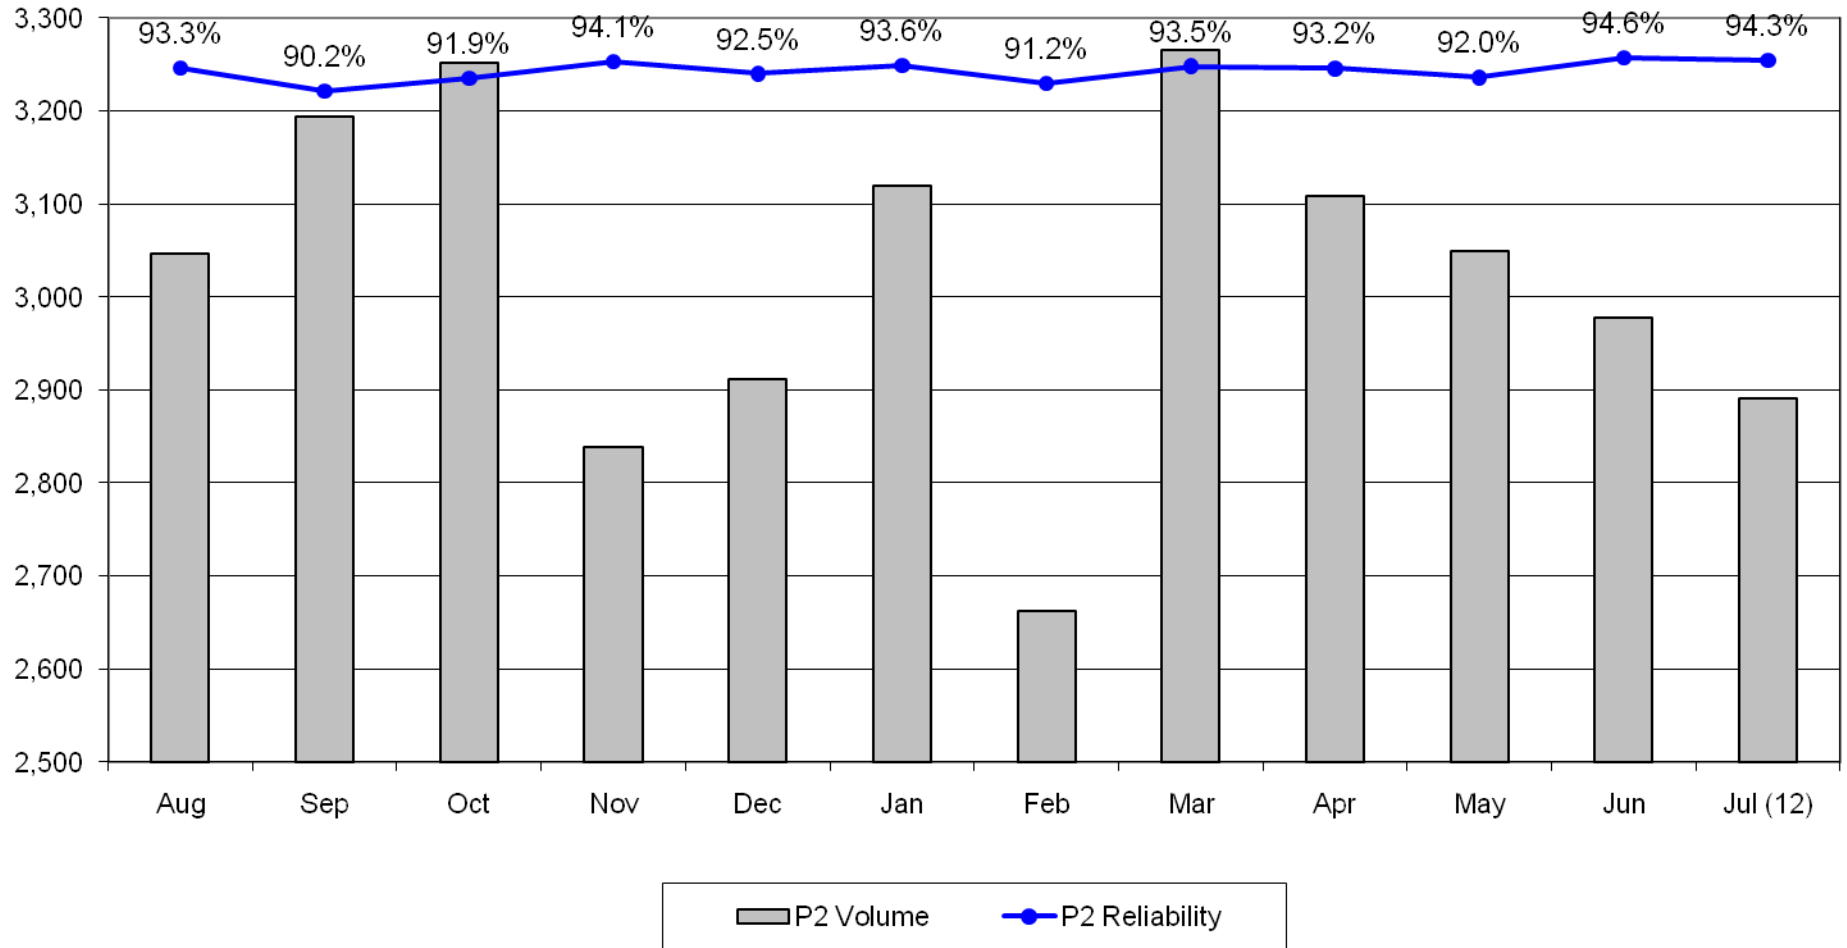

## Average Response Time And Response Volume

### Fort Worth Priority 1 Responses and Reliability (Previous 12 months)

Fort Worth Priority 2 Responses and Reliability  
(Previous 12 months)

Fort Worth Priority 3 Responses and Reliability  
(Previous 12 months)