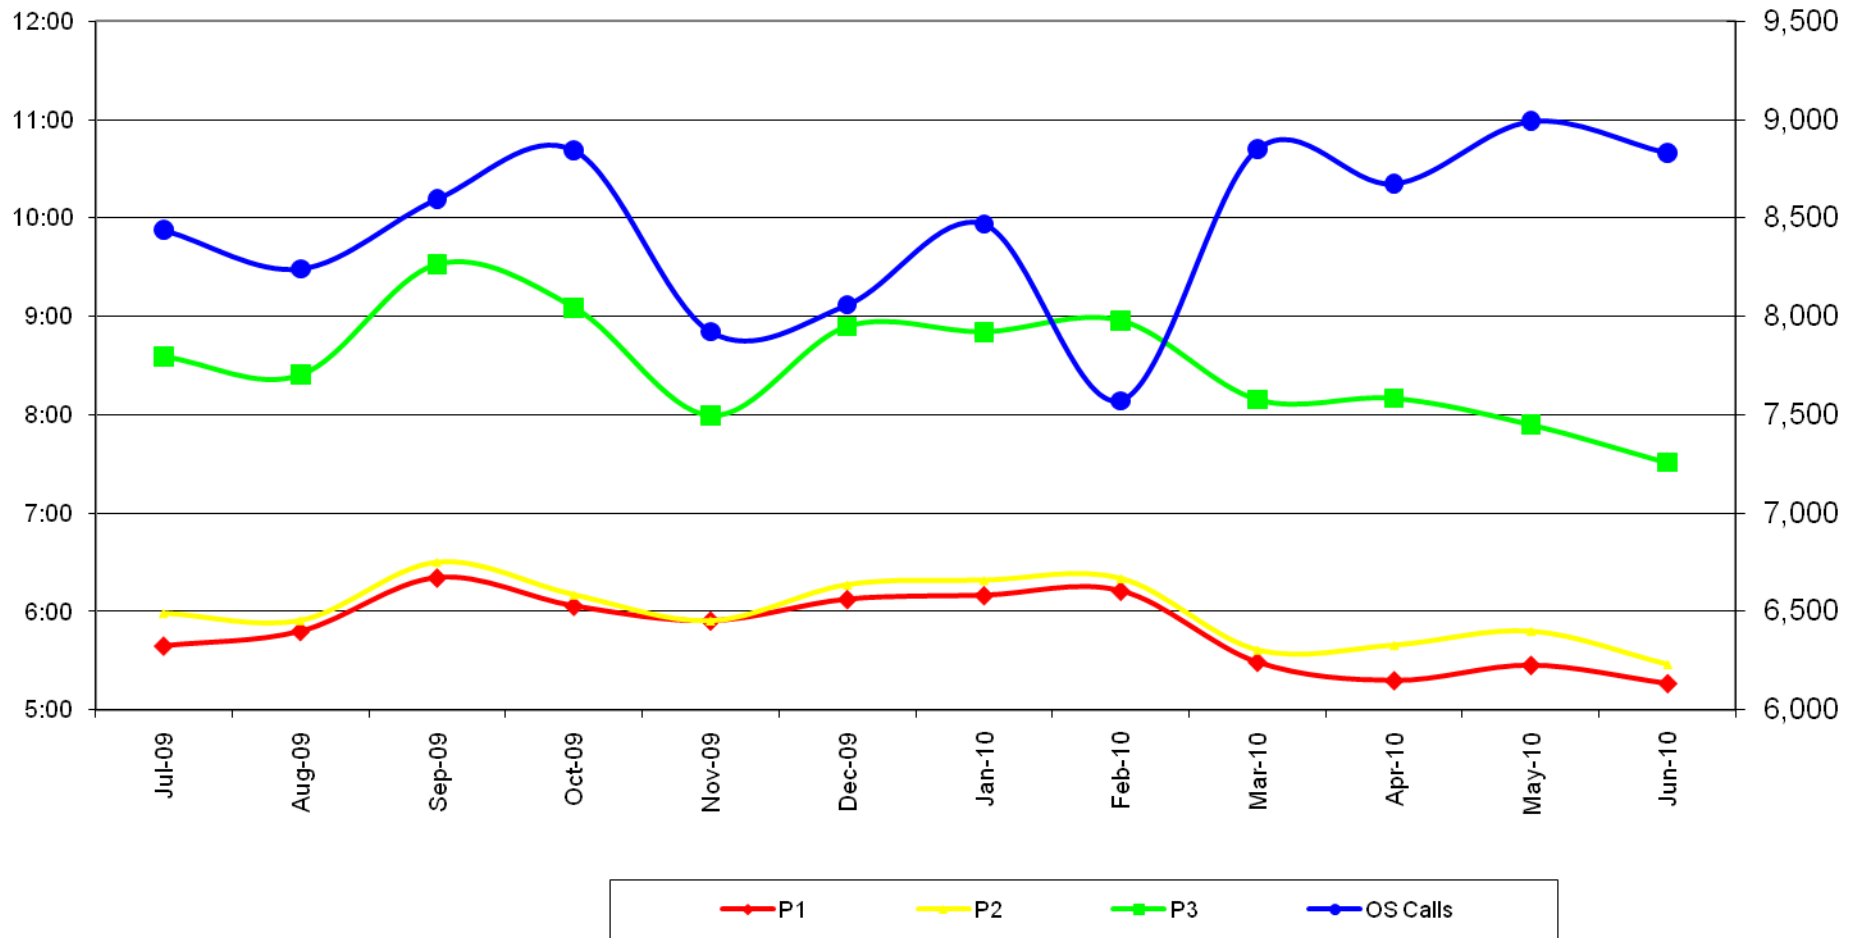

## Average Response Time And Response Volume

### Fort Worth Priority 1 Responses and Reliability (Previous 12 months)

Fort Worth Priority 2 Responses and Reliability  
(Previous 12 months)

Fort Worth Priority 3 Responses and Reliability  
(Previous 12 months)